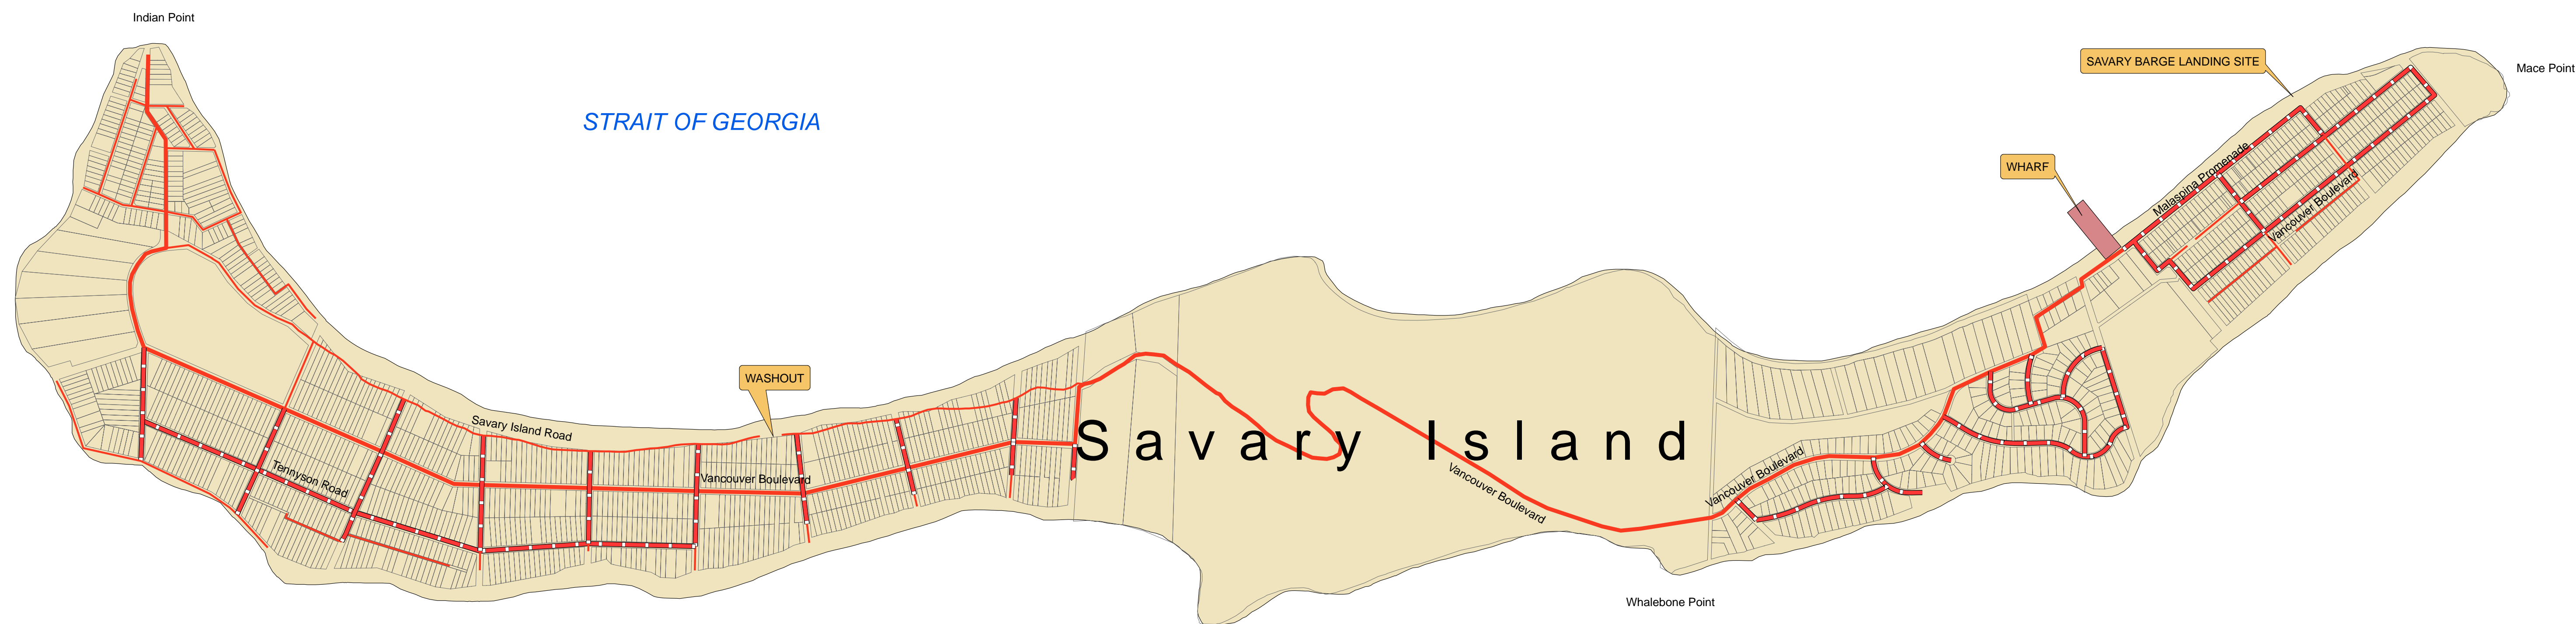

SAVARY ISLAND OFFICIAL COMMUNITY PLAN SCHEDULE C TRANSPORTATION PLAN

STRAIT OF GEORGIA

**SCHEDULE C
ROAD NETWORK - TRANSPORTATION PLAN**

CLASS

- Level 1
- - - Level 2
- Level 3

SCALE